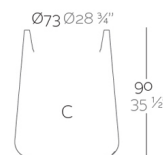

### LACQUERED

Ref. 42216RF

Lacquered Polyethylene

High Round Vasija Ø74  
Vasija Redonda Alta Ø74