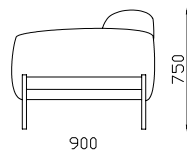

2 SEATS
REF. **SF.GC002C**
REF. **SF.GC002N**