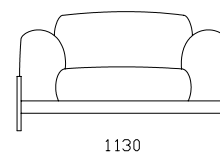

1 SEATS
REF. **SF.GC001C**
REF. **SF.GC001N**