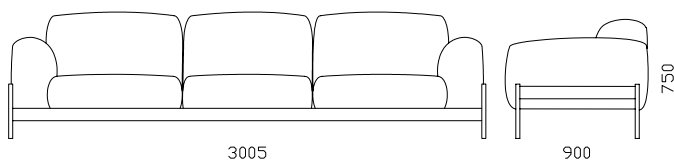

3 SEATS
REF. SF.GC003C
REF. SF.GC003N