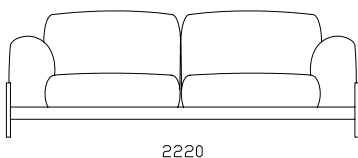

2 SEATS
REF. **SF.GC002C**
REF. **SF.GC002N**