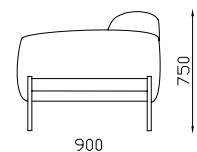

1 SEATS
REF. **SF.GC001C**
REF. **SF.GC001N**