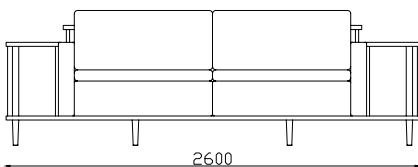

REF. SF.AT001C
REF. SF.AT001N