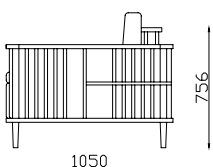

REF. SF.AT001C
REF. SF.AT001N