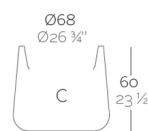

Round Vasija Ø68
Vasija Redonda Ø68

LIGHT

Ref. 42209W

White internally lit unit with LED technology. Available only in matte ice white finish.

RGBW LED

Ref. 42209L

Unit with internal lighting with RGBW LED technology and remote control unit for switching colors. Available only in matte ice white finish. Remote control included.

RGBW LED DMX

Ref. 42209D

Unit with internal lighting with RGBW LED technology and remote control unit for switching colors. Also controlled by DMX-1024 (wireless), enabling communication between one or more products simultaneously via the DMX transmitter (not included).

RGBW LED BATTERY

Ref. 42209Y

Unit with internal lighting with battery-powered RGBW LED