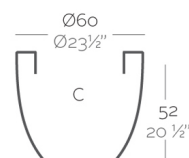

CUENCO Ø60x52

By MACETEROS

View online: <https://www.vondom.com/products/40760>

Features

Description

Pot made of polyethylene resin by rotational moulding. 100% Recyclable. Item suitable for indoor and outdoor use. Available in different finishes.

Weight

4.2 Kg

Bowl Ø60
Cuenco Ø60

Finishes

SIMPLE

Ref. 40760

Matt finishes pot one wall

LACQUERED