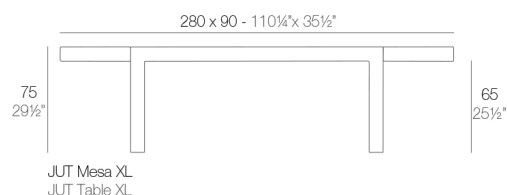

Finishes

BASIC

Ref. 44407

Matt Polyethylene

LACQUERED

Ref. 44407F

Lacquered Polyethylene

COLOR

ICE
WHITE
BLACK
BRONZE

BASIC

LACQUERED / LACADO