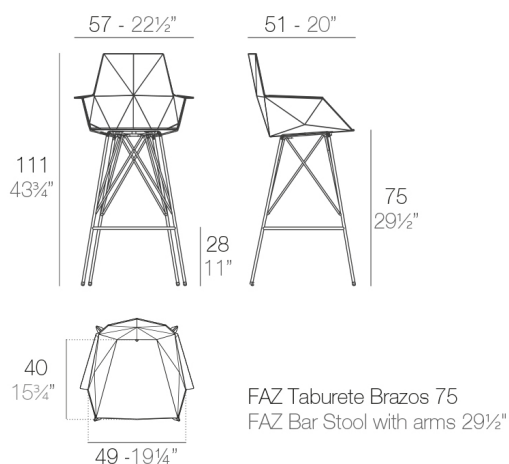

FAZ TABURETE 57x51x111cm

By Ramón Esteve

Ramón Esteve, architect of harmony, serenity, timelessness and universality has created mineral and emphatic shapes that make FAZ a design that contextualizes with homes and installations. An ambience, encircling as a result of the blissful combination of the material and lighting, so that the sole sensation would be its fusion. Their VONDOM spirit is experienced exclusively in the quality of the material that permits an exterior using even in the most exacting environments. The modularity of FAZ permits the consumers to adapt the furniture and flowerpots to their style and needs without losing the harmony of this furniture set. It's upholstery is available in excellent quality nautical canvas or polyester fabric. The result is a product that transmits essence, that contains the complexity and the density of a work finalized to the extreme degree, the purpose of which is to create desirable places to live. ca vivir.

View online: <https://www.vondom.com/products/54164>

Features

Description

7.5 Kg

Finishes

BASIC PP

Ref. 54164

Available in this colors