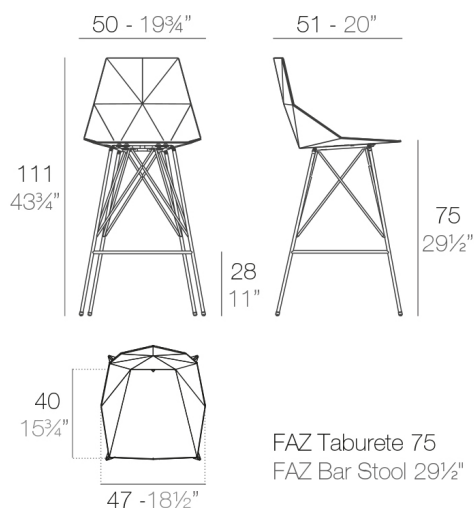

# FAZ TABURETE 50x51x111cm

By Ramón Esteve

Ramón Esteve, architect of harmony, serenity, timelessness and universality has created mineral and emphatic shapes that make FAZ a design that contextualizes with homes and installations. An ambience, encircling as a result of the blissful combination of the material and lighting, so that the sole sensation would be its fusion. Their VONDOM spirit is experienced exclusively in the quality of the material that permits an exterior using even in the most exacting environments. The modularity of FAZ permits the consumers to adapt the furniture and flowerpots to their style and needs without losing the harmony of this furniture set. It's upholstery is available in excellent quality nautical canvas or polyester fabric. The result is a product that transmits essence, that contains the complexity and the density of a work finalized to the extreme degree, the purpose of which is to create desirable places to live. ca vivir.

### Description

6.8 Kg