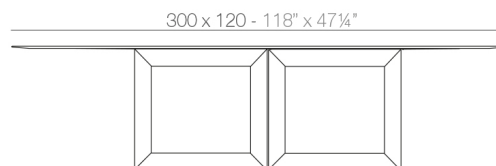

Weight

99.8 Kg

VELA Mesa XL
VELA Table XL

Finishes

BASIC

Ref. 54051B

Matt Polyethylene

LACQUERED