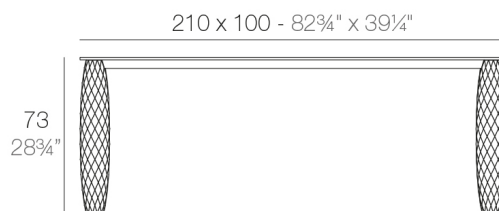

VASES MESA 210x100x73

By JM Ferrero

VASES, is made up of flowerpots, furniture and lighting designed by the Valencian designer JMFerrero. It's shapes were inspired by diamond cutting, producing pieces of clear-cut shapes and great style, creating a big visual impact.

Weight

54.31 Kg

VASES Mesa 210x100
VASES Dinning Table 82¾"x39¼"

Finishes

BASIC

Ref. 47079

Matt Polyethylene

LACQUERED