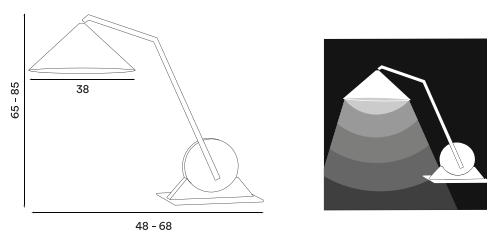

# Gear table

Gear table  
– Item no. 411

Gear table double  
– Item no. 412

**Product type:** Table lamp  
**Design:** Johan Lindsten, 2018

**Base, body and shade material:** Steel

**Base, body and shade colour:** Black  
(shade inner colour is white)

**Wire:** Black, 200 cm

**Dimmer switch:** Black

**Bulb:** E27, Max. 60 W (single version),  
E27, Max. 2 x 60 W (double version)

**Voltage:** 220V - 240V - 50/60Hz

**Net weight single version:** 6.1 kg

**Net weight double version:** 10.1 kg

## Dimensions and light direction:

Order quantity: 1  
Recommended bulb: