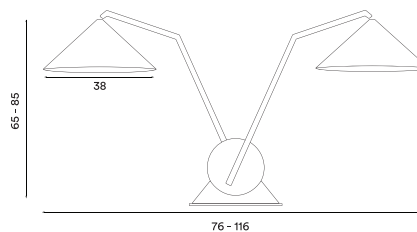

# Gear table

Gear table  
– Item no. 411

Gear table double  
– Item no. 412

**Product type:** Table lamp  
**Design:** Johan Lindsten, 2018

**Base, body and shade material:** Steel

**Base, body and shade colour:** Black  
(shade inner colour is white)

**Wire:** Black, 200 cm

**Dimmer switch:** Black

**Bulb:** E27, Max. 60 W (single version),  
E27, Max. 2 x 60 W (double version)

**Voltage:** 220V - 240V - 50/60Hz

**Net weight single version:** 6.1 kg

**Net weight double version:** 10.1 kg

## Dimensions and light direction:

Order quantity: 1  
Recommended bulb: