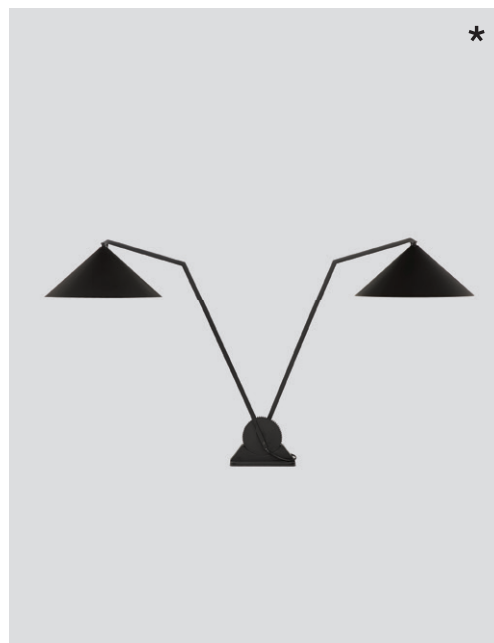

# Gear table

Gear table  
– Item no. 411

Gear table double  
– Item no. 412

**Product type:** Table lamp  
**Design:** Johan Lindsten, 2018

**Base, body and shade material:** Steel

**Base, body and shade colour:** Black  
(shade inner colour is white)

**Wire:** Black, 200 cm

**Dimmer switch:** Black

**Bulb:** E27, Max. 60 W (single version),  
E27, Max. 2 x 60 W (double version)

**Voltage:** 220V - 240V - 50/60Hz

**Net weight single version:** 6.1 kg

**Net weight double version:** 10.1 kg