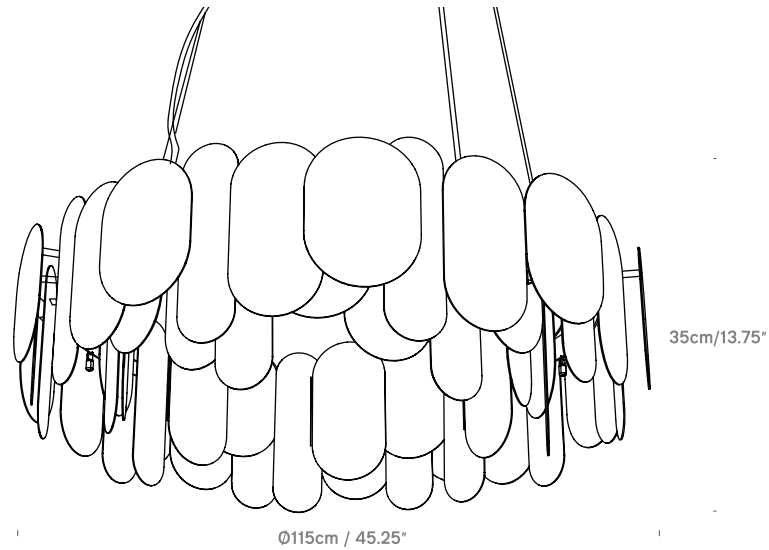

Panel

by Steve Jones

innermost®

Panel 75

UK/EU PP079140XX
USA PP089340XX

Lightsource UK/EU

G9 dimmable bulb up to 500 lumen output and colour temperature from 2200K to 2700K

Lightsource USA

Integrated LED Source, 24W 2700K, 80 CRI, Chip Life 30,000 hrs. Lutron/Triac Dimmable

Panel 115

UK/EU PP079160XX
USA PP089360XX

Lightsource UK/EU

G9 dimmable bulb up to 500 lumen output and colour temperature from 2200K to 2700K

Lightsource USA

Integrated LED Source, 36W 2700K, 80 CRI, Chip Life 30,000 hrs. Lutron/Triac Dimmable

innermost
PANEL PP-79XX-XXX

 This luminaire contains built-in LED lamps

A++
A+
A } LED
B
C
D
E

This lamp cannot be changed in the luminaire.

874/2012 

Product Category

Pendant

Material

Stainless Steel

Cable

4m Clear PVC Cable

Ceiling Rose