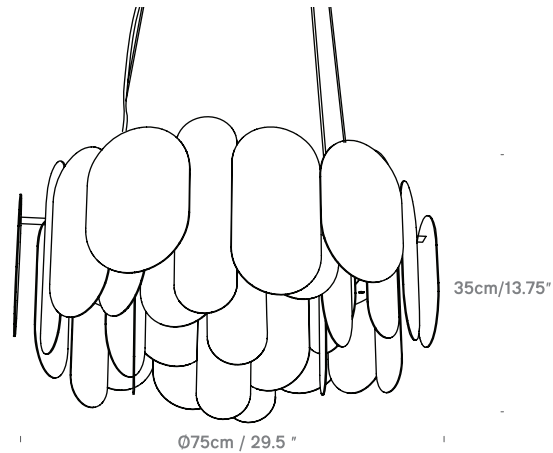

Panel

by Steve Jones

innermost®

Panel 75

UK/EU PP079140XX
USA PP089340XX

Lightsource UK/EU

G9 dimmable bulb up to 500 lumen output and colour temperature from 2200K to 2700K

Lightsource USA

Integrated LED Source, 24W 2700K, 80 CRI, Chip Life 30,000 hrs. Lutron/Triac Dimmable

Panel 115

UK/EU PP079160XX
USA PP089360XX

Lightsource UK/EU

G9 dimmable bulb up to 500 lumen output and colour temperature from 2200K to 2700K

Lightsource USA

Integrated LED Source, 36W 2700K, 80 CRI, Chip Life 30,000 hrs. Lutron/Triac Dimmable

innermost
PANEL PP-79XX-XXX

 This luminaire contains built-in LED lamps

A++
A+
A } LED
B
C
D
E

This lamp cannot be changed in the luminaire.

874/2012 

Product Category

Pendant

Material

Stainless Steel

Cable

4m Clear PVC Cable

Ceiling Rose