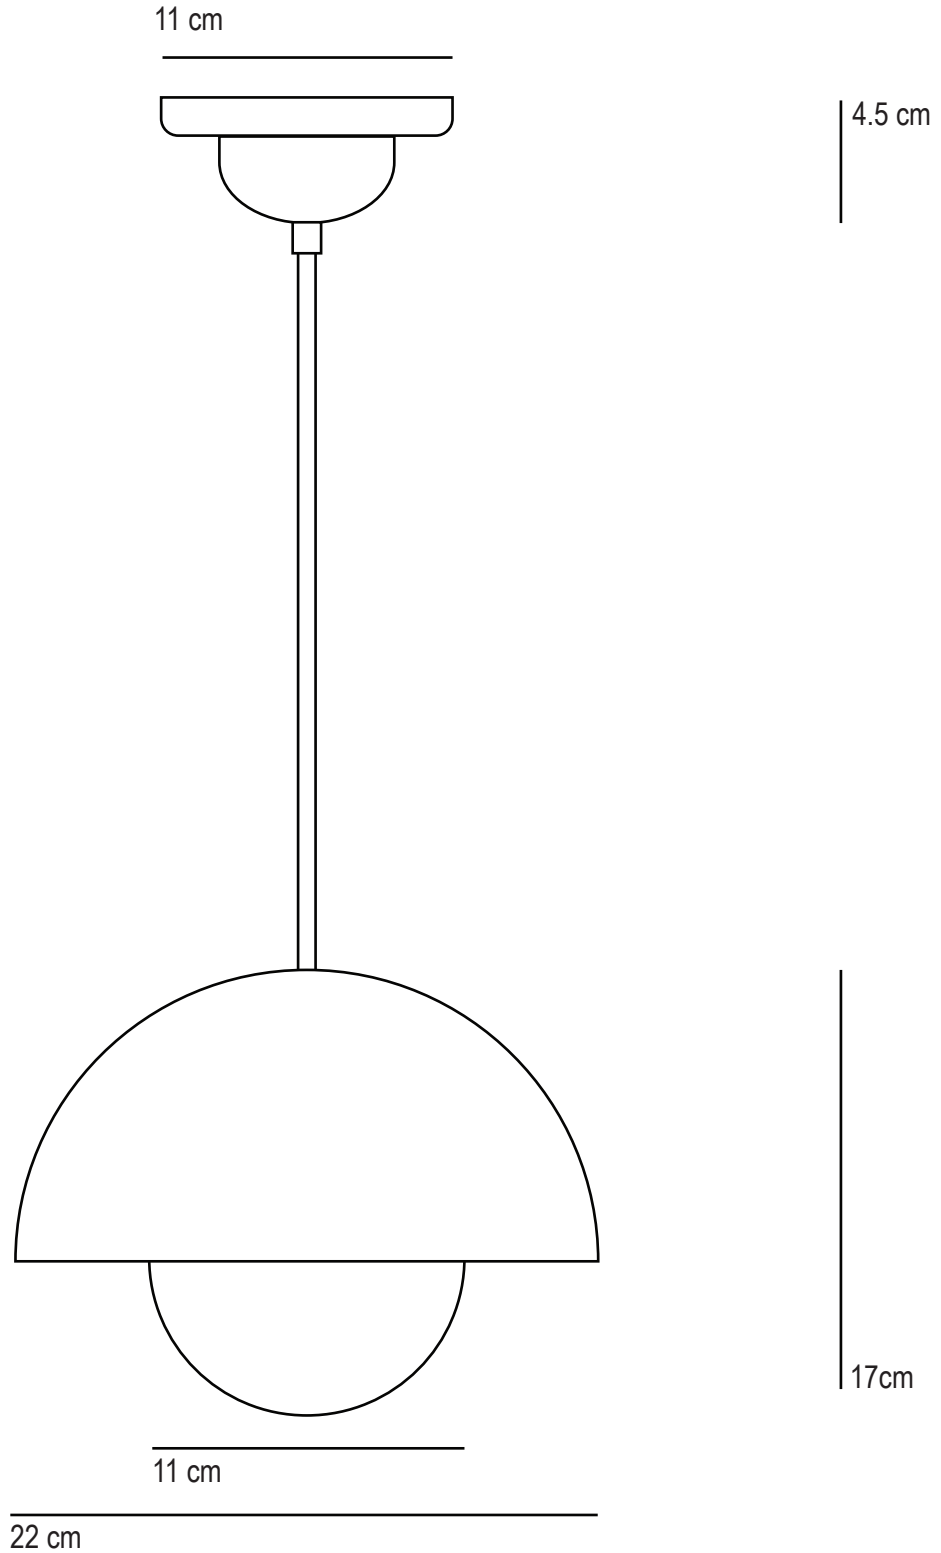

Doma

Pendant Small

SPECIFICATION	Product Code	Bulb Cap	Max Wattage	Bulb Type
Doma Pendant Small	FP 413	E 27	60	GLS
Available Finish	Natural bone china.			

This product is available for specific markets. CFL compatible.
Cable length 150cm, bespoke cable lengths are available on request.