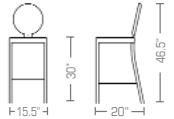

KONG BY STARCK WWW.EMECO.NET

KONG
Kong Chair

W 15.5" 39cm
D 18" 45cm
H 34.5" 88cm
SH 17.5" 44cm
WT 8.25# 3.70kg

Brushed or
polished aluminum
Powder coat colors
Available seat
pad shown
One or two arms

KONG - A
Kong Armchair

W 17.5" 44cm
D 18" 45cm
H 34.5" 88cm
SH 17.5" 44cm
WT 10# 4.31kg

Brushed or
polished aluminum
Powder coat colors
One or two arms

KONGBAR30
Kong Barstool

W 15.5" 39cm
D 20" 50cm
H 46.5" 118cm
SH 30" 76cm
WT 10# 4.31kg

Also available
counter height
Brushed or
polished aluminum
Powder coat colors
One or two arms

KONGBAR -30A
Kong Barstool with arms

W 17.5" 44cm
D 20" 50cm
H 46.5" 118cm
SH 30" 76cm
WT 10# 4.76kg

Also available
counter height
Brushed or
polished aluminum
Powder coat colors
One or two arms