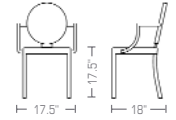

KONG BY STARCK WWW.EMECO.NET

KONG
Kong Chair

W 15.5" 39cm
D 18" 45cm
H 34.5" 88cm
SH 17.5" 44cm
WT 8.25# 3.70kg

Brushed or
polished aluminum
Powder coat colors
Available seat
pad shown
One or two arms

KONG - A
Kong Armchair

W 17.5" 44cm
D 18" 45cm
H 34.5" 88cm
SH 17.5" 44cm
WT 10# 4.31kg

Brushed or
polished aluminum
Powder coat colors
One or two arms

KONGBAR30
Kong Barstool

W 15.5" 39cm
D 20" 50cm
H 46.5" 118cm
SH 30" 76cm
WT 10# 4.31kg

Also available
counter height
Brushed or
polished aluminum
Powder coat colors
One or two arms

KONGBAR -30A
Kong Barstool with arms

W 17.5" 44cm
D 20" 50cm
H 46.5" 118cm
SH 30" 76cm
WT 10# 4.76kg

Also available
counter height
Brushed or
polished aluminum
Powder coat colors
One or two arms