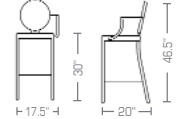

KONG BY STARCK WWW.EMECO.NET

KONG
Kong Chair

W 15.5" 39cm
D 18" 45cm
H 34.5" 88cm
SH 17.5" 44cm
WT 8.25# 3.70kg

Brushed or
polished aluminum
Powder coat colors
Available seat
pad shown
One or two arms

KONG - A
Kong Armchair

W 17.5" 44cm
D 18" 45cm
H 34.5" 88cm
SH 17.5" 44cm
WT 10# 4.31kg

Brushed or
polished aluminum
Powder coat colors
One or two arms

KONGBAR30
Kong Barstool

W 15.5" 39cm
D 20" 50cm
H 46.5" 118cm
SH 30" 76cm
WT 10# 4.31kg

Also available
counter height
Brushed or
polished aluminum
Powder coat colors
One or two arms

KONGBAR -30A
Kong Barstool with arms

W 17.5" 44cm
D 20" 50cm
H 46.5" 118cm
SH 30" 76cm
WT 10# 4.76kg

Also available
counter height
Brushed or
polished aluminum
Powder coat colors
One or two arms