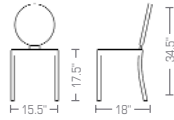

KONG BY STARCK WWW.EMECO.NET

KONG
Kong Chair

W 15.5" 39cm
D 18" 45cm
H 34.5" 88cm
SH 17.5" 44cm
WT 8.25# 3.70kg

Brushed or
polished aluminum
Powder coat colors
Available seat
pad shown
One or two arms

KONG - A
Kong Armchair

W 17.5" 44cm
D 18" 45cm
H 34.5" 88cm
SH 17.5" 44cm
WT 10# 4.31kg

Brushed or
polished aluminum
Powder coat colors
One or two arms

KONGBAR30
Kong Barstool

W 15.5" 39cm
D 20" 50cm
H 46.5" 118cm
SH 30" 76cm
WT 10# 4.31kg

Also available
counter height
Brushed or
polished aluminum
Powder coat colors
One or two arms

KONGBAR -30A
Kong Barstool with arms

W 17.5" 44cm
D 20" 50cm
H 46.5" 118cm
SH 30" 76cm
WT 10# 4.76kg

Also available
counter height
Brushed or
polished aluminum
Powder coat colors
One or two arms