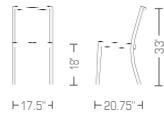

ICON STACKING CHAIRS BY STARCK WWW.EMECO.NET

ICON
Icon Stacking Chair

W 17.5" 44cm
D 20.75" 53cm
H 33" 84cm
SH 18" 45cm
WT 9.5# 4.31kg

Brushed or polished aluminum
Powder coat colors

ICON
Icon Stacking Chair