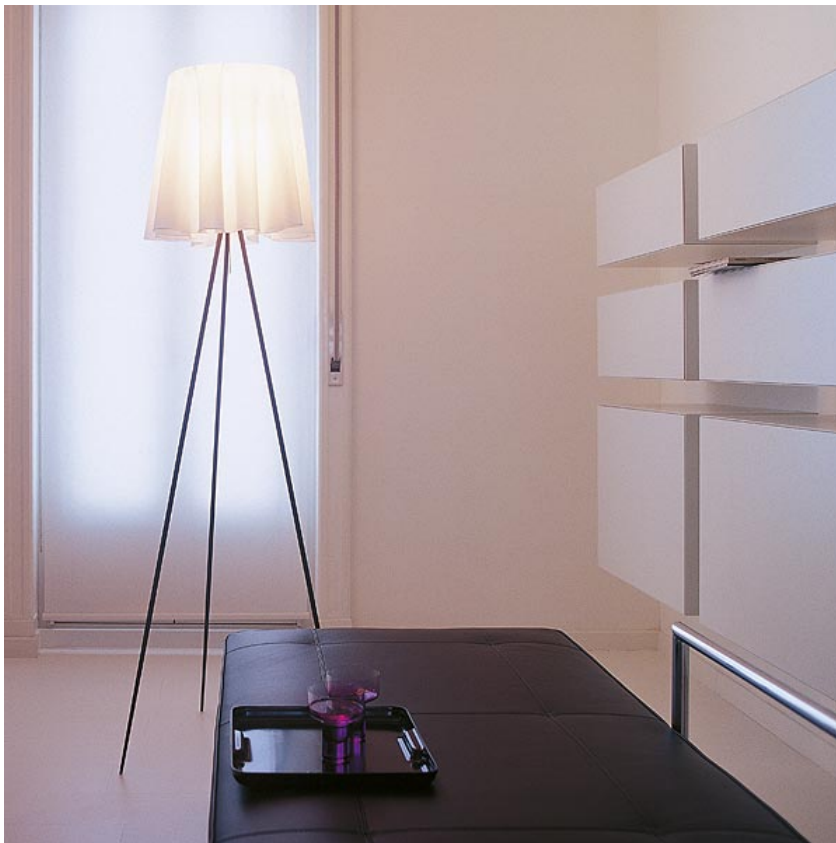

FLOS

ROSY ANGELIS

Mounting	Floor
Lamps description	1 x 116W E27 HSGSA or 1 LED 8W 900lm dimmer
Environment	Indoor
Finish	Grey
Technical description	Floor lamp providing diffused light. Special ultra-lightweight fabric shade. Aluminum stems. Foam polycarbonate lamp-holder.

ELECTRICAL

Emergency	Without
Switching	0-100% rotary dimmer located inside the lamp-holder and operated by a sleek satin-finished aluminium stem
Voltage (V)	220/240

PHYSICAL

Supply	Power cord
Cord length (mm)	2500
Construction material	Aluminum, Fabric
Weight (kg)	1.6

Rosy Angelis

designed by Philippe Starck

Floor lamp providing diffused light

● F6160020 Grey

DIMENSIONS

CERTIFICATIONS

Rosy Angelis . Lamps

HSGSA 116W E27

Lamp type:
LED

Rosy Angelis

designed by Philippe Starck

Floor lamp providing diffused light

● F6160020 Grey

DIMENSIONS

CERTIFICATIONS