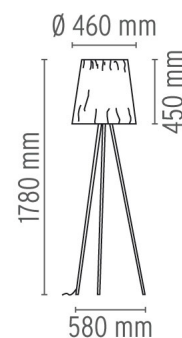

FLOS

ROSY ANGELIS

Mounting	Floor
Lamps description	1 x 116W E27 HSGSA or 1 LED 8W 900lm dimmer
Environment	Indoor
Finish	Grey
Technical description	Floor lamp providing diffused light. Special ultra-lightweight fabric shade. Aluminum stems. Foam polycarbonate lamp-holder.

ELECTRICAL

Emergency	Without
Switching	0-100% rotary dimmer located inside the lamp-holder and operated by a sleek satin-finished aluminium stem
Voltage (V)	220/240

PHYSICAL

Supply	Power cord
Cord length (mm)	2500
Construction material	Aluminum, Fabric
Weight (kg)	1.6

Rosy Angelis

designed by Philippe Starck

Floor lamp providing diffused light

● F6160020 Grey

DIMENSIONS

CERTIFICATIONS

Rosy Angelis . Lamps

HSGSA 116W E27

Lamp type:
LED

Rosy Angelis

designed by Philippe Starck

Floor lamp providing diffused light

● F6160020 Grey

DIMENSIONS

CERTIFICATIONS