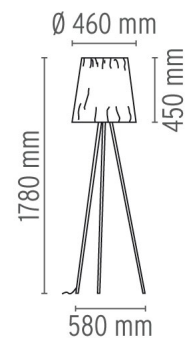

FLOS

ROSY ANGELIS

Mounting	Floor
Lamps description	1 x 116W E27 HSGSA or 1 LED 8W 900lm dimmer
Environment	Indoor
Finish	Grey
Technical description	Floor lamp providing diffused light. Special ultra-lightweight fabric shade. Aluminum stems. Foam polycarbonate lamp-holder.

ELECTRICAL

Emergency	Without
Switching	0-100% rotary dimmer located inside the lamp-holder and operated by a sleek satin-finished aluminium stem
Voltage (V)	220/240

PHYSICAL

Supply	Power cord
Cord length (mm)	2500
Construction material	Aluminum, Fabric
Weight (kg)	1.6

Rosy Angelis

designed by Philippe Starck

Floor lamp providing diffused light

● F6160020 Grey

DIMENSIONS

CERTIFICATIONS

Rosy Angelis . Lamps

HSGSA 116W E27