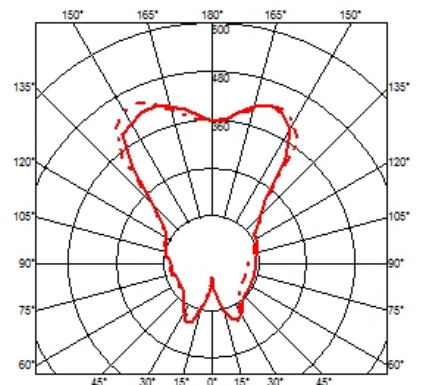

Rosy Angelis

designed by Philippe Starck

Floor lamp providing diffused light

● F6160020 Grey

DIMENSIONS

CERTIFICATIONS

Rosy Angelis . Lamps

HSGSA 116W E27