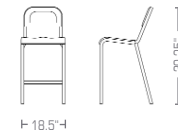

1951™ CHAIR BY BMW GROUP DesignworksUSA WWW.EMECO.NET

1951
1951™ Chair
by BMW GROUP DesignworksUSA

W 18.5" 47cm
D 20.25" 51cm
H 30.25" 77cm
SH 18" 46cm
WT 8.0 3.6kg

Brushed/anodized
aluminum

Colors:

WHITE 
GRAY 
NAVY 
RED 
BLACK 

Stacks 6 high

1951™ CHAIR WITH WOOD LAMINATE SEAT AND BACK BY BMW GROUP DesignworksUSA

WWW.EMECO.NET

1951 - W
1951™ Chair
 by BMW GROUP
 DesignworksUSA

W 18.5" 47cm
 D 20.25" 51cm
 H 30.25" 77cm
 SH 18" 46cm
 WT 8.5 3.85kg

Brushed/anodized
 aluminum

1951 CTR-24W
1951™ Counter Stool
 by BMW GROUP
 DesignworksUSA

W 18.5" 47cm
 D 22.25" 56.6cm
 H 35.25" 89.5cm
 SH 24" 61cm
 WT 10 4.53kg

Brushed/anodized
 aluminum

1951 BAR-30W
1951™ Bar Stool
 by BMW GROUP
 DesignworksUSA

W 18.5" 47cm
 D 23.75" 60cm
 H 41.25" 104.5cm
 SH 30" 76cm
 WT 10.5 4.76kg

Brushed/anodized
 aluminum

Chairs or
 Stools stack
 6 high

Seat and Back Wilsonart Wood Laminates

-  7911 - 60 MAPLE
-  7054 - 60 CHERRY
-  7040A - 60 MAHOGANY