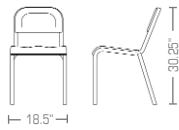

1951™ CHAIR BY BMW GROUP DesignworksUSA WWW.EMECO.NET

1951
1951™ Chair
by BMW GROUP DesignworksUSA

W 18.5" 47cm
D 20.25" 51cm
H 30.25" 77cm
SH 18" 46cm
WT 8.0 3.6kg

Brushed/anodized
aluminum

Colors:

WHITE 
GRAY 
NAVY 
RED 
BLACK 

Stacks 6 high

1951™ CHAIR WITH WOOD LAMINATE SEAT AND BACK BY BMW GROUP DesignworksUSA

WWW.EMECO.NET

1951 - W
1951™ Chair
 by BMW GROUP
 DesignworksUSA

W 18.5" 47cm
 D 20.25" 51cm
 H 30.25" 77cm
 SH 18" 46cm
 WT 8.5 3.85kg

Brushed/anodized
 aluminum

1951 CTR-24W
1951™ Counter Stool
 by BMW GROUP
 DesignworksUSA

W 18.5" 47cm
 D 22.25" 56.6cm
 H 35.25" 89.5cm
 SH 24" 61cm
 WT 10 4.53kg

Brushed/anodized
 aluminum

1951 BAR-30W
1951™ Bar Stool
 by BMW GROUP
 DesignworksUSA

W 18.5" 47cm
 D 23.75" 60cm
 H 41.25" 104.5cm
 SH 30" 76cm
 WT 10.5 4.76kg

Brushed/anodized
 aluminum

Chairs or
 Stools stack
 6 high

Seat and Back Wilsonart Wood Laminates

-  7911 - 60 MAPLE
-  7054 - 60 CHERRY
-  7040A - 60 MAHOGANY