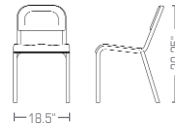

1951™ CHAIR BY BMW GROUP DesignworksUSA WWW.EMECO.NET

1951
1951™ Chair
by BMW GROUP DesignworksUSA

W 18.5" 47cm
D 20.25" 51cm
H 30.25" 77cm
SH 18" 46cm
WT 8.0 3.6kg

Brushed/anodized
aluminum

Colors:

WHITE 
GRAY 
NAVY 
RED 
BLACK 

Stacks 6 high

1951™ CHAIR WITH WOOD LAMINATE SEAT AND BACK BY BMW GROUP DesignworksUSA

WWW.EMECO.NET

1951 - W
1951™ Chair
 by BMW GROUP
 DesignworksUSA

W 18.5" 47cm
 D 20.25" 51cm
 H 30.25" 77cm
 SH 18" 46cm
 WT 8.5 3.85kg

Brushed/anodized
 aluminum

1951 CTR-24W
1951™ Counter Stool
 by BMW GROUP
 DesignworksUSA

W 18.5" 47cm
 D 22.25" 56.6cm
 H 35.25" 89.5cm
 SH 24" 61cm
 WT 10 4.53kg

Brushed/anodized
 aluminum

1951 BAR-30W
1951™ Bar Stool
 by BMW GROUP
 DesignworksUSA

W 18.5" 47cm
 D 23.75" 60cm
 H 41.25" 104.5cm
 SH 30" 76cm
 WT 10.5 4.76kg

Brushed/anodized
 aluminum

Chairs or
 Stools stack
 6 high

Seat and Back Wilsonart Wood Laminates

-  7911 - 60 MAPLE
-  7054 - 60 CHERRY
-  7040A - 60 MAHOGANY