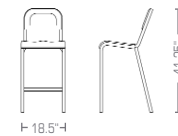

1951™ CHAIR BY BMW GROUP DesignworksUSA WWW.EMECO.NET

1951
1951™ Chair
by BMW GROUP DesignworksUSA

W 18.5" 47cm
D 20.25" 51cm
H 30.25" 77cm
SH 18" 46cm
WT 8.0 3.6kg

Brushed/anodized
aluminum

Colors:

WHITE 
GRAY 
NAVY 
RED 
BLACK 

Stacks 6 high

1951™ CHAIR WITH WOOD LAMINATE SEAT AND BACK BY BMW GROUP DesignworksUSA

WWW.EMECO.NET

1951 - W
1951™ Chair
 by BMW GROUP
 DesignworksUSA

W 18.5" 47cm
 D 20.25" 51cm
 H 30.25" 77cm
 SH 18" 46cm
 WT 8.5 3.85kg

Brushed/anodized
 aluminum

1951 CTR-24W
1951™ Counter Stool
 by BMW GROUP
 DesignworksUSA

W 18.5" 47cm
 D 22.25" 56.6cm
 H 35.25" 89.5cm
 SH 24" 61cm
 WT 10 4.53kg

Brushed/anodized
 aluminum

1951 BAR-30W
1951™ Bar Stool
 by BMW GROUP
 DesignworksUSA

W 18.5" 47cm
 D 23.75" 60cm
 H 41.25" 104.5cm
 SH 30" 76cm
 WT 10.5 4.76kg

Brushed/anodized
 aluminum

Chairs or
 Stools stack
 6 high

Seat and Back Wilsonart Wood Laminates

-  7911 - 60 MAPLE
-  7054 - 60 CHERRY
-  7040A - 60 MAHOGANY