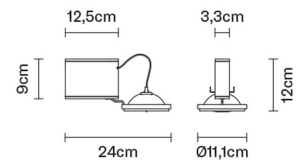

ORBIS

D70G0115

Prospero Rasulo

Dimensions

Description

Wall/ceiling lamp with polished aluminium shiny structure.

Voltage

220-240V

- White
- Chrome

Energetic class C

Included accessories

Electronic transformer

Not included accessories

Bulb

Weight

Net: 0.5 kg
Gross: 0.59 kg

Packaging

Volume: 0.007 m³
Number of boxes: 1

In the same family

Wall/ceiling

Track

Track

Specs