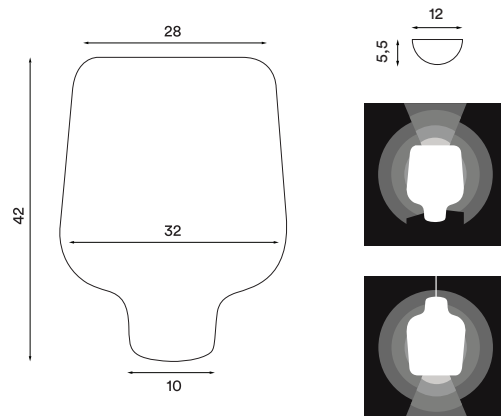

Base material: Steel

Wire: Black rubber, 250 cm

Bulb: E27, Max. 60 W

Voltage: 220V - 240V - 50Hz

Net weight: 5.7 kg (pendant and table)

Dimensions and light direction

Recommended bulb

LED – 5 W H – 30 W I – 40 W