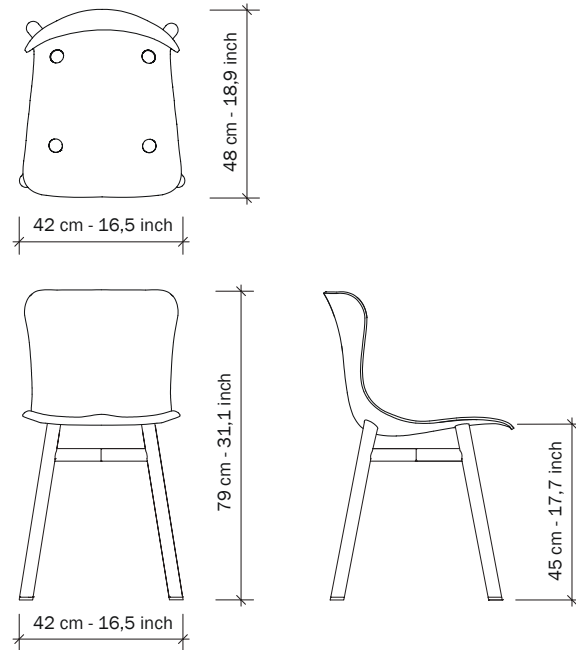

WENDELA Chair

SERENER

SPECIFICATIONS

Seat:

Layered beech wood, in a darker or lighter stain.

Frame:

Aluminium, anodized gold or powder coated in white, light blue, parallel, rust, black or dark grey.

Feet:

Plastic in dark or light brown, color matching with the seat.

Weight:

3,8 kg - 8,3 lb.

3D-FILES OR HR-IMAGES

Check: www.functionals.eu/downloads

White

Light blue

Parallel