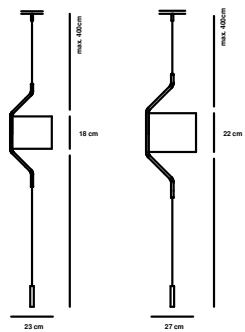

Den Schirm kann man in jeder beliebigen Position einfach an dem Leuchtenfuß befestigen, je nachdem ob man gerade lesen, relaxen oder nur eine schöne Atmosphäre kreieren möchte.

Loft is both a light and an elegant reading lamp with a magnetic mechanism integrated into the lampshade base to allow for various usage positions.

This allows you to adjust the lampshade to different heights, giving the exact type of lighting required for reading, relaxing or simply for the desired atmosphere.

LOFT

FRAME

PIPE

ICON

WALL LOFT

MICHAELRAASCH®