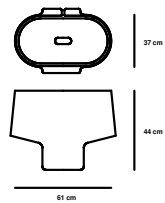

Den Schirm kann man in jeder beliebigen Position einfach an dem Leuchtenfuß befestigen, je nachdem ob man gerade lesen, relaxen oder nur eine schöne Atmosphäre kreieren möchte.

Loft is both a light and an elegant reading lamp with a magnetic mechanism integrated into the lampshade base to allow for various usage positions.

This allows you to adjust the lampshade to different heights, giving the exact type of lighting required for reading, relaxing or simply for the desired atmosphere.

LOFT

FRAME

PIPE

ICON

WALL LOFT

MICHAELRAASCH®