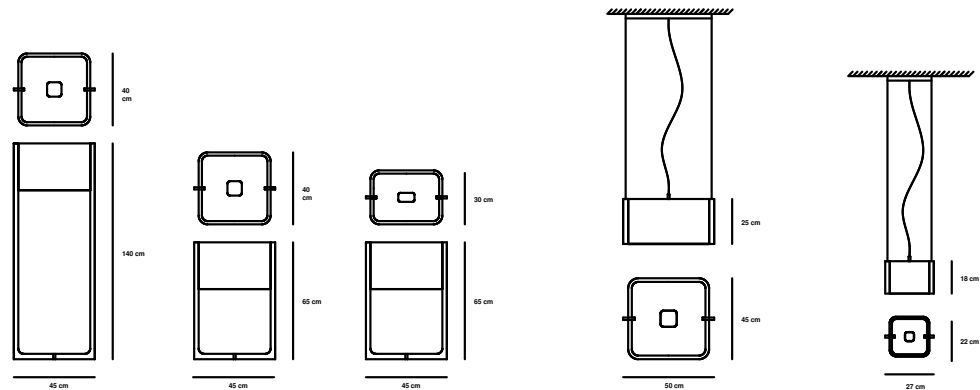

Den Schirm kann man in jeder beliebigen Position einfach an dem Leuchtenfuß befestigen, je nachdem ob man gerade lesen, relaxen oder nur eine schöne Atmosphäre kreieren möchte.

Loft is both a light and an elegant reading lamp with a magnetic mechanism integrated into the lampshade base to allow for various usage positions.

This allows you to adjust the lampshade to different heights, giving the exact type of lighting required for reading, relaxing or simply for the desired atmosphere.

LOFT

FRAME

PIPE

ICON

WALL LOFT

MICHAELRAASCH®