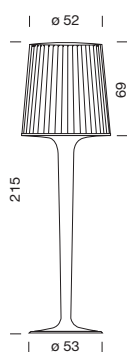

# Inout gr in

Ramón Úbeda y Otto Canalda  
2003

# metalarte

www.metalarte.com · metalarte@metalarte.com

Floor lamp giving ambient light. One-piece rotomoulded polyethylene structure in white or red. Chromed injected ABS inspection cover. Black enamelled cast iron base. For the IN version, switching by means of on/off switch located in the electrical cable.

|                     |                                       |
|---------------------|---------------------------------------|
| <b>Environment</b>  | Indoor                                |
| <b>Materials</b>    | Polyethylene rotomoulded              |
| <b>Voltage</b>      | 230 V                                 |
| <b>Switching</b>    | ON/OFF switch on the electrical cable |
| <b>Supply</b>       | Electrical cable with plug            |
| <b>Cable length</b> | 250 cm                                |

## Inout gr in

748000001

748000031

□ White

■ Red

E27 Eco Hal. Max 2 x 42W  or E27 Max 2 x 23W 