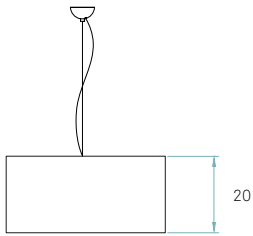

## Components

**Bottom diffuser**  
Matt satin acrylic

**Metal canopy**  
Brushed Nickel  
ø 10 cm

**Electrical cable**  
Transparent  
2 m drop

**Steel cable**  
2 m drop