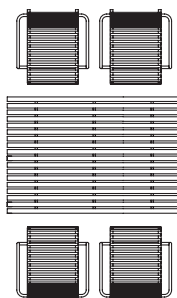

standard:

ET135/75 and ES
STT135/73 and STS