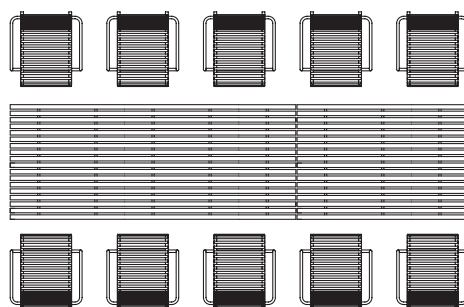

ExTempore *Still* standard tables (height 73 cm) with benches (STB).

ExTempore *Still* standard tables (height 75 cm) with bench (STB) and chairs (STS).

standard:

ETV090/75 and EB45

standard:

ET135/75 and EB90

standard:

ET225/75 and EB180 and ES

standard:

ET270/75 and EB225 and ES
STT270/73 and STB225 and STT

ExTempore: standard height

recommended combinations for:

ExTempore standard tables (height 75 cm) with extended table top.

standard:

ET180BB/75 and (4 + 4) x ES
= ET180/75 + extended table top of 135 cm

standard:

ET225BB/75 and (6 + 4) x ES
= ET225/75 + extended table top of 135 cm

standard:

ET270BB/75 and (8 + 4) x ES
= ET270/75 + extended table top of 135 cm