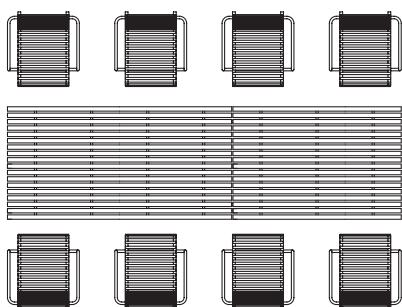

ExTempore *Still* standard tables (height 73 cm) with benches (STB).

ExTempore *Still* standard tables (height 75 cm) with bench (STB) and chairs (STS).

standard:

ETV090/75 and EB45

standard:

ET135/75 and EB90

standard:

ET225/75 and EB180 and ES

standard:

ET270/75 and EB225 and ES
STT270/73 and STB225 and STT

ExTempore: standard height

recommended combinations for:

ExTempore standard tables (height 75 cm) with extended table top.

standard:

ET180BB/75 and (4 + 4) x ES
= ET180/75 + extended table top of 135 cm

standard:

ET225BB/75 and (6 + 4) x ES
= ET225/75 + extended table top of 135 cm

standard:

ET270BB/75 and (8 + 4) x ES
= ET270/75 + extended table top of 135 cm