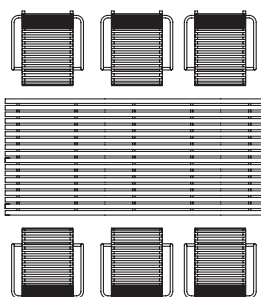

ExTempore & ExTempore *Still*: standard height

recommended combinations for:

ExTempore standard tables (height 75 cm) with chairs (ES).

ExTempore *Still* standard tables (height 73 cm) with chairs (STS).

standard:

ETV160/75 and ES
STTV160/73 and STS

standard:

ET180/75 and ES

standard:

ET200/75 and ES
STT200/73 and STS

standard:

ET225/75 and ES

standard:

ET270/75 and ES
STT270/73 and STS

ExTempore & ExTempore *Still*: standard height

recommended combinations for:

ExTempore standard tables (height 75 cm) with benches (EB).

ExTempore standard tables (height 75 cm) with bench (EB) and chairs (ES).

ExTempore *Still* standard tables (height 73 cm) with benches (STB).

ExTempore *Still* standard tables (height 75 cm) with bench (STB) and chairs (STS).

standard:

ETV090/75 and EB45

standard:

ET135/75 and EB90