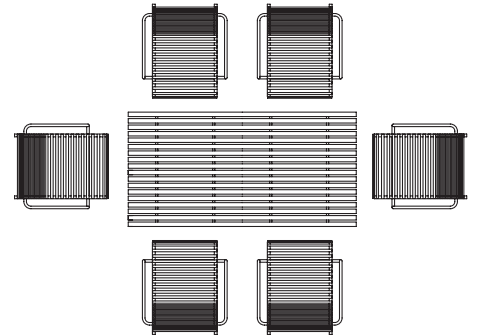

low: ETV160/45 and ESL / ESL+

extra low: ETV160/23 and ESL / ESL+

* also for the Still range

medium: ET180/69 and ESL / ESL+

low: ET180/45 and ESL / ESL+

extra low: ET180/23 and ESL / ESL+

low: ET200/45 and ESL / ESL+
extra low: ET200/23 and ESL / ESL+

* also for the Still range

medium: ETV225/69 and ESL / ESL+

low: ETV225/45 and ESL / ESL+

extra low: ETV225/23 and ESL / ESL+

low: ET270/45 and ESL / ESL+
extra low: ET270/23 and ESL / ESL+

* also for the Still range