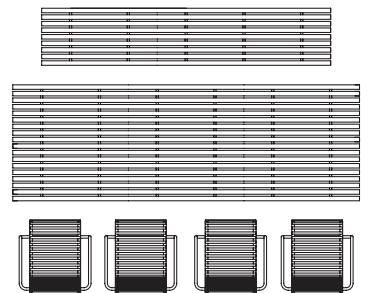

standard:

ET270/75 and ES
STT270/73 and STS

ExTempore & ExTempore *Still*: standard height

recommended combinations for:

ExTempore standard tables (height 75 cm) with benches (EB).

ExTempore standard tables (height 75 cm) with bench (EB) and chairs (ES).

ExTempore *Still* standard tables (height 73 cm) with benches (STB).

ExTempore *Still* standard tables (height 75 cm) with bench (STB) and chairs (STS).

standard:

ETV090/75 and EB45

standard:

ET135/75 and EB90

standard:

ETV135/75 and EB90

standard:

ET180/75 and EB135

standard:

ET225/75 and EB180

standard:

ET270/75 and EB225
STT270/73 and STB225

standard:

ET225/75 and EB180 and ES

standard:

ET270/75 and EB225 and ES
STT270/73 and STB225 and STT

ExTempore: standard height

recommended combinations for:

ExTempore standard tables (height 75 cm) with extended table top.