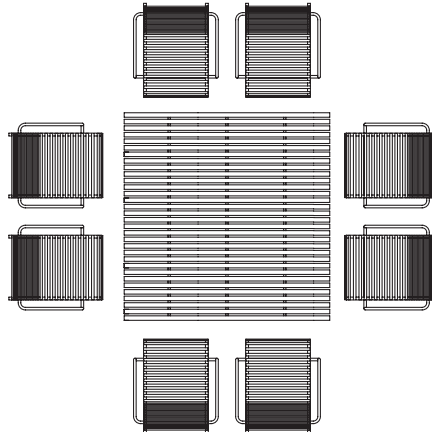

medium: ETV160/69 and ESL / ESL+

low: ETV160/45 and ESL / ESL+

extra low: ETV160/23 and ESL / ESL+

* also for the Still range