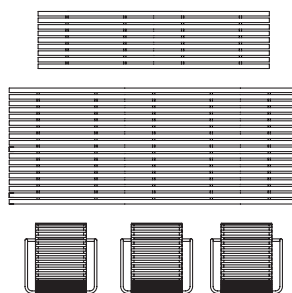

standard:

ET270/75 and ES
STT270/73 and STS

ExTempore & ExTempore *Still*: standard height

recommended combinations for:

ExTempore standard tables (height 75 cm) with benches (EB).

ExTempore standard tables (height 75 cm) with bench (EB) and chairs (ES).

ExTempore *Still* standard tables (height 73 cm) with benches (STB).

ExTempore *Still* standard tables (height 75 cm) with bench (STB) and chairs (STS).

standard:

ETV090/75 and EB45

standard:

ET135/75 and EB90

standard:

ETV135/75 and EB90

standard:

ET180/75 and EB135

standard:

ET225/75 and EB180

standard:

ET270/75 and EB225
STT270/73 and STB225

standard:

ET225/75 and EB180 and ES

standard:

ET270/75 and EB225 and ES
STT270/73 and STB225 and STT

ExTempore: standard height

recommended combinations for:

ExTempore standard tables (height 75 cm) with extended table top.