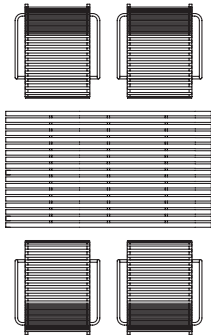

low: ETV135/45 and ESL / ESL+

extra low: ETV135/23 and ESL / ESL+

medium: ET160/69 and ESL / ESL+

low: ET160/45 and ESL / ESL+

extra low: ET160/23 and ESL / ESL+

* also for the Still range

medium: ETV160/69 and ESL / ESL+

low: ETV160/45 and ESL / ESL+

extra low: ETV160/23 and ESL / ESL+

* also for the Still range

medium: ET180/69 and ESL / ESL+

low: ET180/45 and ESL / ESL+

extra low: ET180/23 and ESL / ESL+

low: ET200/45 and ESL / ESL+
extra low: ET200/23 and ESL / ESL+