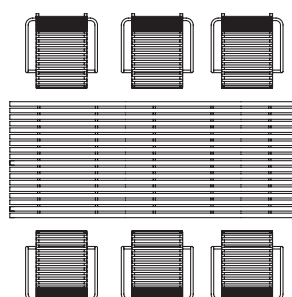

ExTempore & ExTempore *Still*: standard height

recommended combinations for:

ExTempore standard tables (height 75 cm) with chairs (ES).

ExTempore *Still* standard tables (height 73 cm) with chairs (STS).

standard:

ETV160/75 and ES
STTV160/73 and STS

standard:

ET180/75 and ES

standard:

ET200/75 and ES
STT200/73 and STS

standard:

ET225/75 and ES

standard:

ET270/75 and ES
STT270/73 and STS

ExTempore & ExTempore *Still*: standard height

recommended combinations for:

ExTempore standard tables (height 75 cm) with benches (EB).

ExTempore standard tables (height 75 cm) with bench (EB) and chairs (ES).

ExTempore *Still* standard tables (height 73 cm) with benches (STB).

ExTempore *Still* standard tables (height 75 cm) with bench (STB) and chairs (STS).

standard:

ETV090/75 and EB45

standard:

ET135/75 and EB90