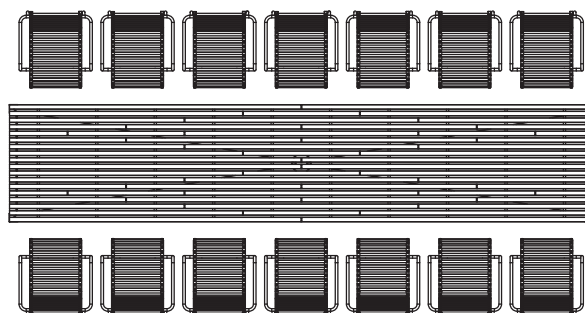

ExTempore Patchwork:

ETP4,5/75 and 14 x ES