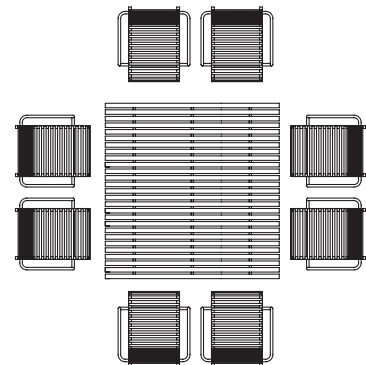

ExTempore & ExTempore *Still*: standard height

recommended combinations for:

ExTempore standard tables (height 75 cm) with chairs (ES).

ExTempore *Still* standard tables (height 73 cm) with chairs (STS).

standard:

ETV090/75 and ES (also for ETV075 & ETV080)
STTV090/73 and STS

standard:

ET135/75 and ES
STT135/73 and STS

standard:

ETV135/75 and ES