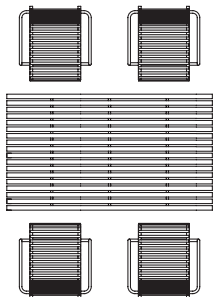

standard:

ET160/75 and ES
STT160/73 and STS