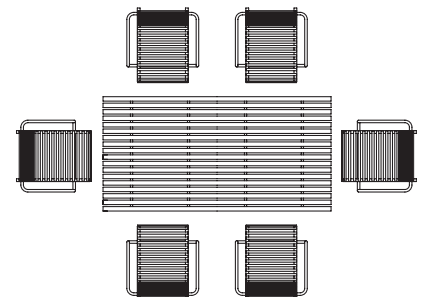

standard:

ET180/75 and ES