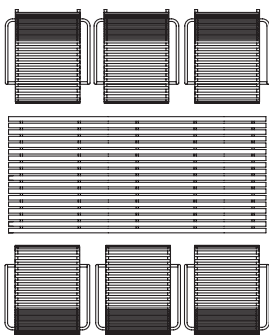

ExTempore *Still* standard tables (height 73 cm) with benches (STB).

ExTempore *Still* standard tables (height 75 cm) with bench (STB) and chairs (STS).

standard:

ETV090/75 and EB45

standard:

ET135/75 and EB90

low: ETV160/45 and ESL / ESL+

extra low: ETV160/23 and ESL / ESL+

* also for the Still range

medium: ET180/69 and ESL / ESL+

low: ET180/45 and ESL / ESL+

extra low: ET180/23 and ESL / ESL+

low: ET200/45 and ESL / ESL+
extra low: ET200/23 and ESL / ESL+

* also for the Still range

medium: ETV225/69 and ESL / ESL+

low: ETV225/45 and ESL / ESL+

extra low: ETV225/23 and ESL / ESL+

low: ET270/45 and ESL / ESL+
extra low: ET270/23 and ESL / ESL+

* also for the Still range