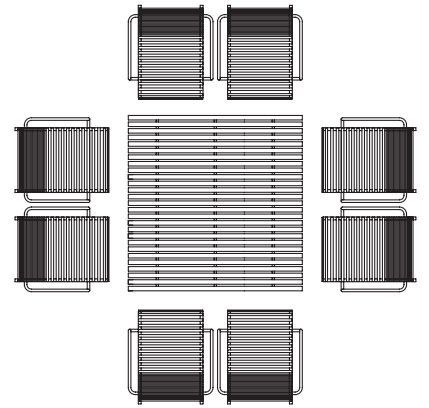

low: ETV135/45 and ESL / ESL+

extra low: ETV135/23 and ESL / ESL+