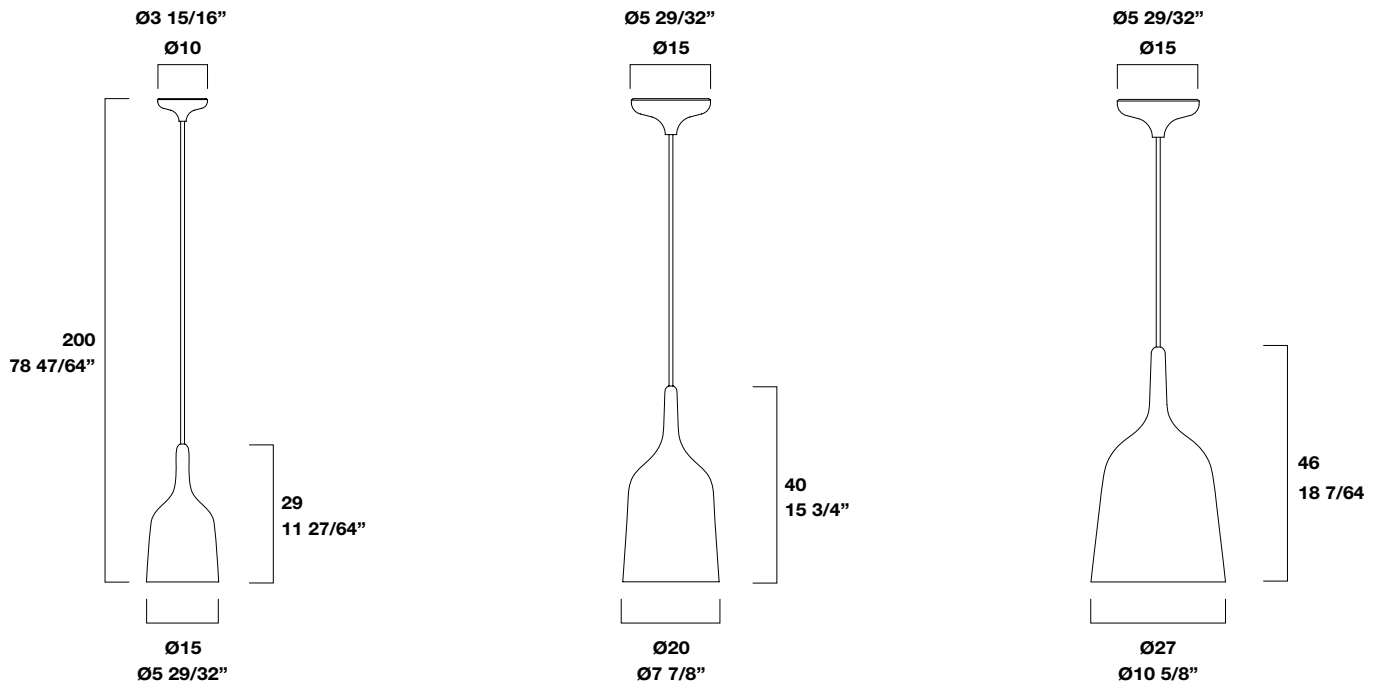

Copacabana
Technical information

Pendant lamps giving direct light. Shade in white, black or copper porcelain. Circular porcelain ceiling rose with the same colours as the shade. Incorporates fixing system and electrical connection. Electrical cable cotton lined in platinum or white, black, copper. Please ask gold and platinum finish.

Design by Jaime Hayon

Dimensions cm / inches

Copacabana t Pe

Structure / Porcelain

265802500 White

265804700 Black

265806200 Copper

Luminaire

Design by Jaime Hayon

Dimensions cm / inches

Copacabana Queen 12.6.3

Structure / Porcelain

265100300 Gold

265102500 White

265104700 Black

265106200 Copper