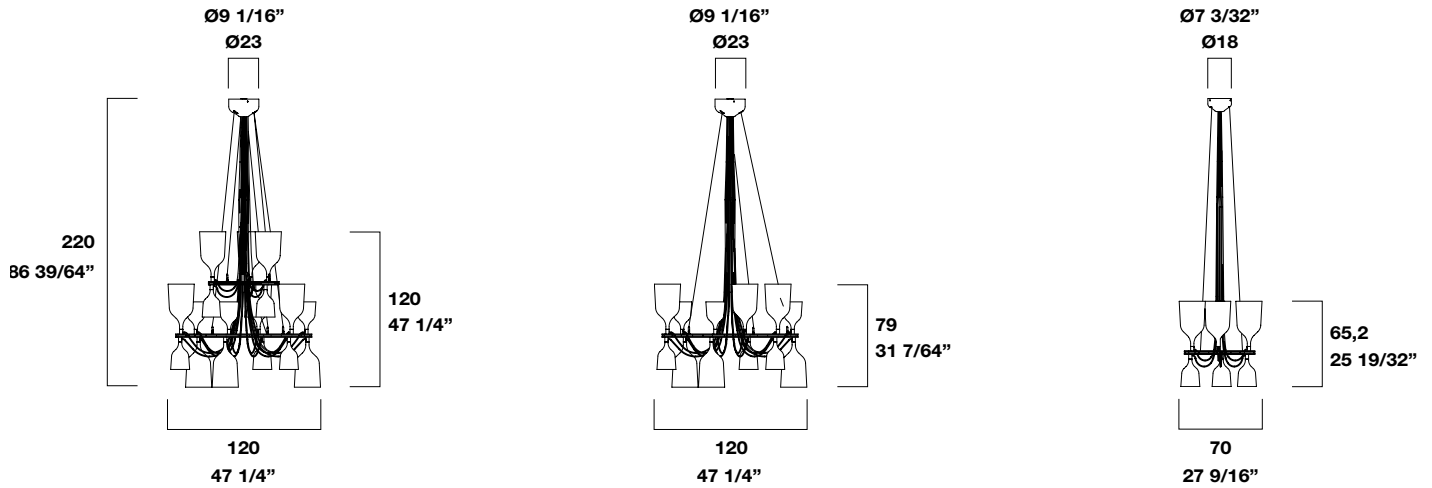

Copacabana Queen

Technical information

Chandeliers giving ambient light. Porcelain bases supported by metal hoop or hoops. Metal cylindrical ceiling. The entire unit finished in black, white, gold or copper. Porcelain shades in the same colours. Self-locking adjustable steel suspension cables to make easier installation. Electrical cable covered in cotton in white, black or copper.

Design by Jaime Hayon

Dimensions cm / inches

Copacabana Queen 6.3

Structure / Porcelain

269700300 Gold

269702500 White

2697704700 Black

269706200 Copper

Luminaire

E27 LED Bulb Máx 18x14W

E27 Máx 18x18W

Copacabana Queen 6

Structure / Porcelain

269500300 Gold

269502500 White

269504700 Black

269506200 Copper

Luminaire

E27 LED Bulb Máx 12x14W

E27 Máx 12x18W

Copacabana Queen 3

Structure / Porcelain

269600300 Gold

269602500 White

269604700 Black

269566200 Copper

Luminaire

E27 LED Bulb Máx 6x14W

E27 Máx 6x18W

metalarte^{TM}
lightstyle

GRUPO LUXIONA
Paseo de la Ribera, 115
08420 Canovelles
Barcelona, Spain

T +34 93 846 69 09
F +34 93 846 57 09

metalarte@metalarte.com
www.metalarte.com
www.luxiona.com