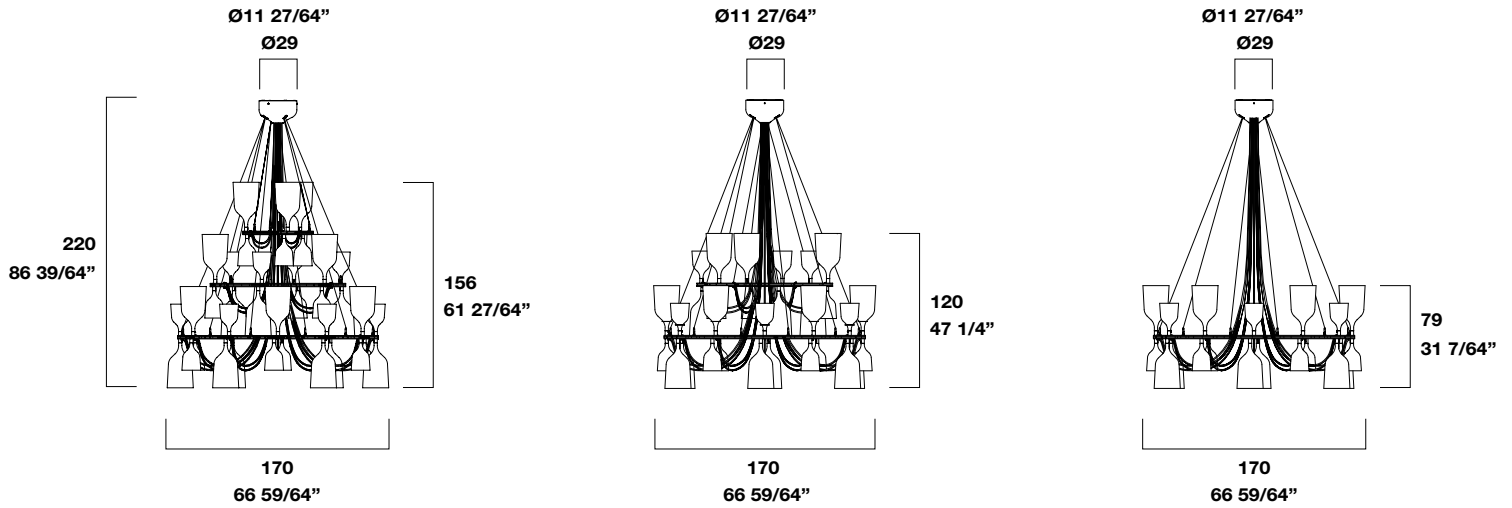

Copacabana Queen

Technical information

Chandeliers giving ambient light. Porcelain bases supported by metal hoop or hoops. Metal cylindrical ceiling. The entire unit finished in black, white, gold or copper. Porcelain shades in the same colours. Self-locking adjustable steel suspension cables to make easier installation. Electrical cable covered in cotton in white, black or copper.

Design by Jaime Hayon

Dimensions cm / inches

Copacabana Queen 12.6.3

Structure / Porcelain

265100300 Gold

265102500 White

265104700 Black

265106200 Copper

Luminaire

E27 LED Bulb Máx 42x14W

E27 Máx 42x18W

Copacabana Queen 12.6

Structure / Porcelain

269200300 Gold

269202500 White

269204700 Black

269206200 Copper

Luminaire

E27 LED Bulb Máx 36x14W

E27 Máx 36x18W

Copacabana Queen 12

Structure / Porcelain

269300300 Gold

269302500 White

269304700 Black

269306200 Copper

Luminaire

E27 LED Bulb Máx 24x14W

E27 Máx 24x18W

metalarte^{TM}
lightstyle

GRUPO LUXIONA
Paseo de la Ribera, 115
08420 Canovelles
Barcelona, Spain

T +34 93 846 69 09
F +34 93 846 57 09

metalarte@metalarte.com
www.metalarte.com
www.luxiona.com