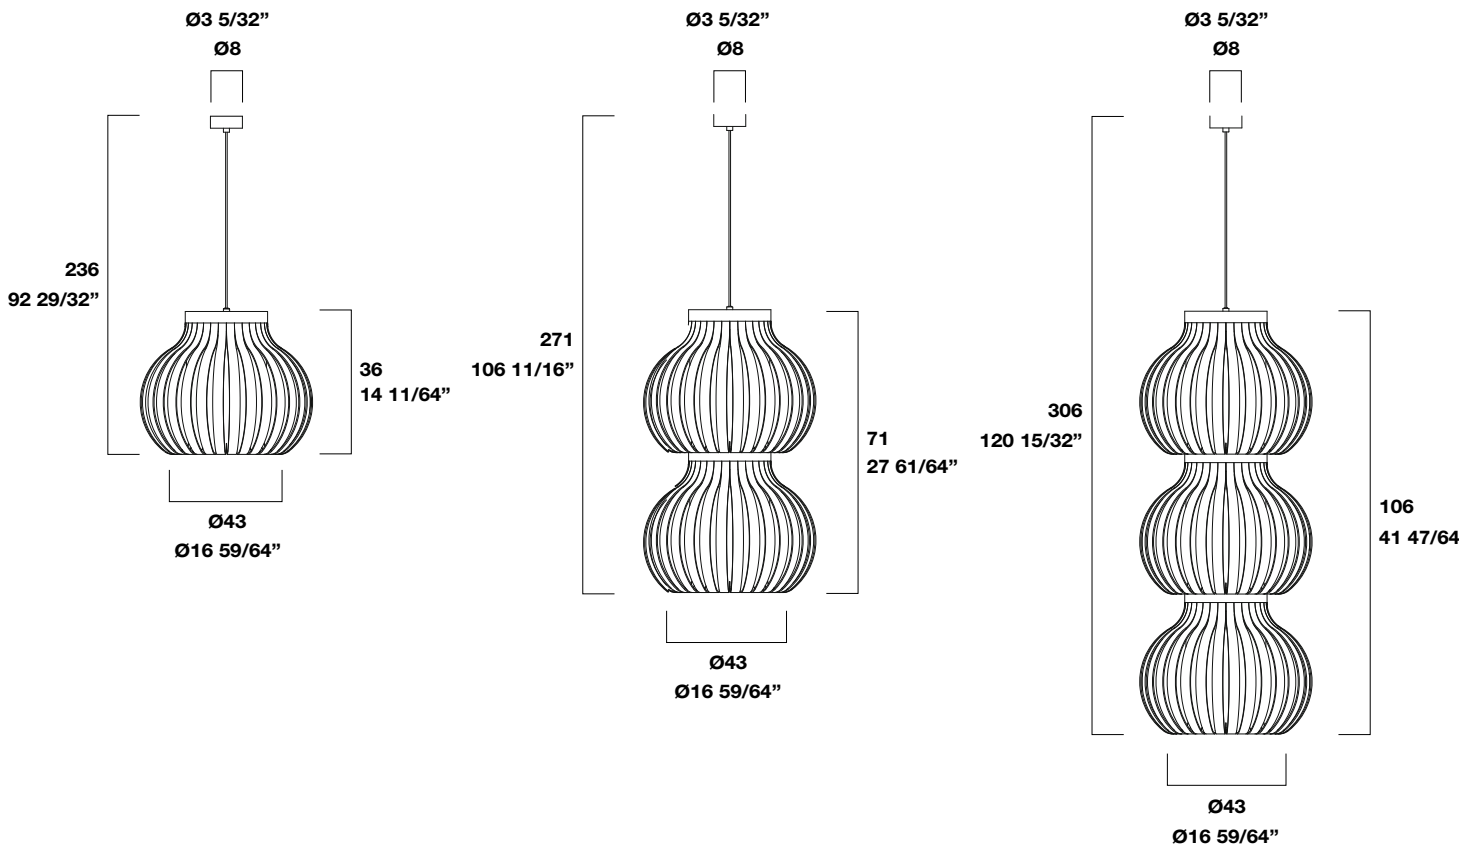

Bailaora
Technical information

Lamps giving ambient light. Modular and stackable one, two or three high. Satinised methacrylate cylindrical structure, coated in black or white EVA foam.

Design by Enoc Armengol

Dimensions cm / inches

Bailaora t

Structure

261900000

Diffuser

861782500 White

861784700 Black

Luminaire

E27 LED Bulb Máx. 14W

E27 Eco. Hal. Máx. 70W

E27 Hi-Spot 120 Máx. 100W/30°

metalarteTM
lightstyle

GRUPO LUXIONA
 Paseo de la Ribera, 115
 08420 Canovelles
 Barcelona, Spain

T +34 93 846 69 09
 F +34 93 846 57 09