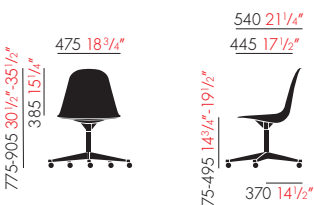

Eames Plastic Side Chair

DSR

without seat upholstery

with full upholstery

DSW

without seat upholstery

with full upholstery

DSX

without seat upholstery

with full upholstery

PSCC

without seat upholstery

with full upholstery

DSS / DSS-N

without seat upholstery

with full upholstery

Eames Plastic Side Chair on strecher

without seat upholstery

with full upholstery