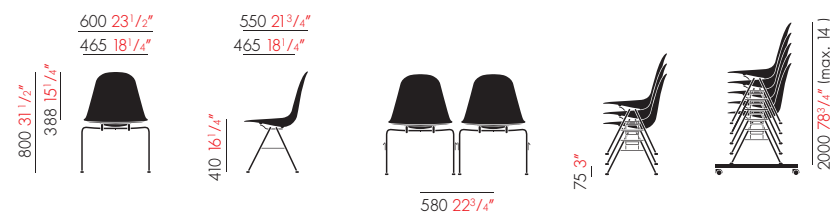

Eames Plastic Side Chair

DSR

without seat upholstery

with full upholstery

DSW

without seat upholstery

with full upholstery

DSX

without seat upholstery

with full upholstery

PSCC

without seat upholstery

with full upholstery

DSS / DSS-N

without seat upholstery

with full upholstery

Eames Plastic Side Chair on strecher

without seat upholstery

with full upholstery