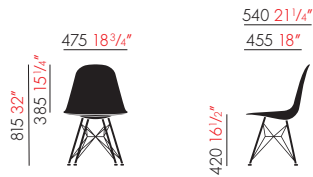

Eames Plastic Side Chair

DSR

without seat upholstery

with full upholstery

DSW

without seat upholstery

with full upholstery

DSX

without seat upholstery

with full upholstery

PSCC

without seat upholstery

with full upholstery

DSS / DSS-N

without seat upholstery

with full upholstery

Eames Plastic Side Chair on strecher

without seat upholstery

with full upholstery