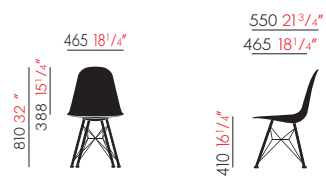

Eames Plastic Side Chair

DSR

without seat upholstery

with full upholstery

DSW

without seat upholstery

with full upholstery

DSX

without seat upholstery

with full upholstery

PSCC

without seat upholstery

with full upholstery

DSS / DSS-N

without seat upholstery

with full upholstery

Eames Plastic Side Chair on strecher

without seat upholstery

with full upholstery