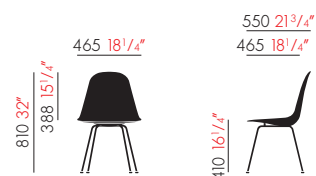

Eames Plastic Side Chair

DSR

without seat upholstery

with full upholstery

DSW

without seat upholstery

with full upholstery

DSX

without seat upholstery

with full upholstery

PSCC

without seat upholstery

with full upholstery

DSS / DSS-N

without seat upholstery

with full upholstery

Eames Plastic Side Chair on strecher

without seat upholstery

with full upholstery