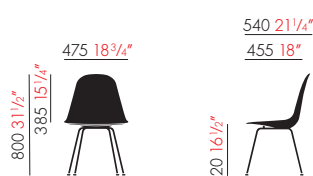

Eames Plastic Side Chair

DSR

without seat upholstery

with full upholstery

DSW

without seat upholstery

with full upholstery

DSX

without seat upholstery

with full upholstery

PSCC

without seat upholstery

with full upholstery

DSS / DSS-N

without seat upholstery

with full upholstery

Eames Plastic Side Chair on strecher

without seat upholstery

with full upholstery