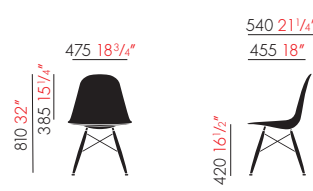

Eames Plastic Side Chair

DSR

without seat upholstery

with full upholstery

DSW

without seat upholstery

with full upholstery

DSX

without seat upholstery

with full upholstery

PSCC

without seat upholstery

with full upholstery

DSS / DSS-N

without seat upholstery

with full upholstery

Eames Plastic Side Chair on strecher

without seat upholstery

with full upholstery