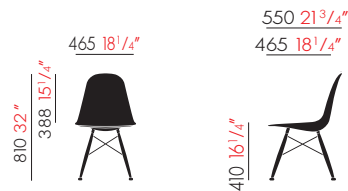

Eames Plastic Side Chair

DSR

without seat upholstery

with full upholstery

DSW

without seat upholstery

with full upholstery

DSX

without seat upholstery

with full upholstery

PSCC

without seat upholstery

with full upholstery

DSS / DSS-N

without seat upholstery

with full upholstery

Eames Plastic Side Chair on strecher

without seat upholstery

with full upholstery