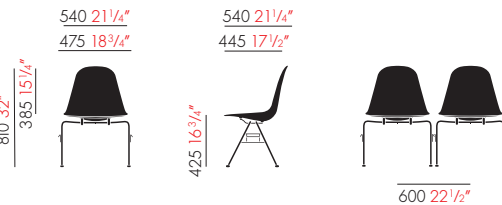

Eames Plastic Side Chair

DSR

without seat upholstery

with full upholstery

DSW

without seat upholstery

with full upholstery

DSX

without seat upholstery

with full upholstery

PSCC

without seat upholstery

with full upholstery

DSS / DSS-N

without seat upholstery

with full upholstery

Eames Plastic Side Chair on strecher

without seat upholstery

with full upholstery