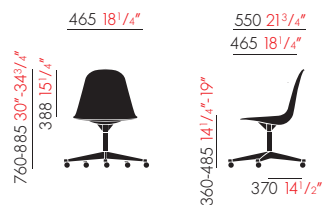

Eames Plastic Side Chair

DSR

without seat upholstery

with full upholstery

DSW

without seat upholstery

with full upholstery

DSX

without seat upholstery

with full upholstery

PSCC

without seat upholstery

with full upholstery

DSS / DSS-N

without seat upholstery

with full upholstery

Eames Plastic Side Chair on strecher

without seat upholstery

with full upholstery